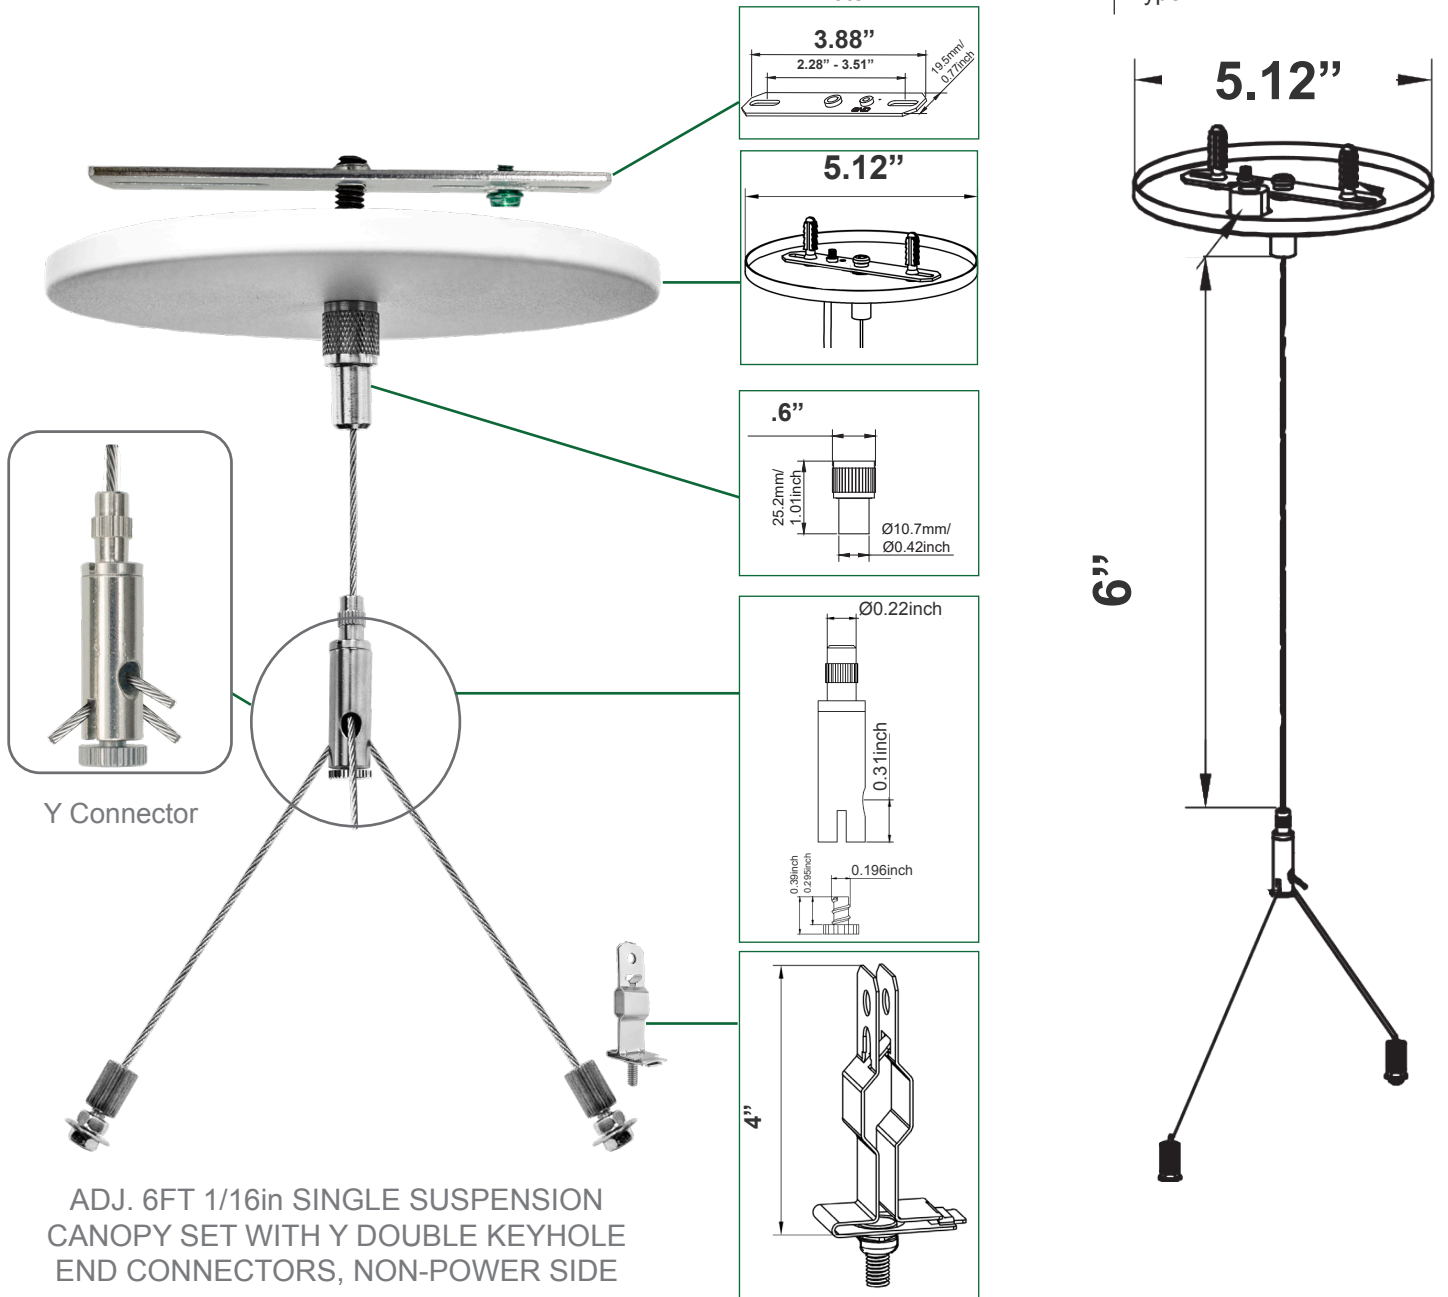

Mechanical:

- Adjustable Steel Aircraft Cable, 6FT Long Max.
- 1/16 Dia. Aircraft Cable
- Zinc-Plated Steel Connectors
- Steel Canopy, White Powder Coated
- Max Load: 70 Lbs.
- Fits on a Standard 3" or 4" Junction Boxes.
- Fits on T-Bar Ceilings
- Steel T-bar Clip Included

WESTGATE

Phone: (877) 805-2252 | Fax: (877) 805-2252
www.westgatemfg.com

Related Models:

SCL-CSY1P-6FT-NC

SCL-CSY1P-6FT

Accessories & Replacement Parts:

SCL-6FT-SJTW18/5
WHITE 6 FT. CORD, SJTW 18 AWG
5-CONDUCT (WH/BK/GN/PU/GY)

SCL-6FT-SJTW18/6
WHITE 6 FT. CORD, SJTW 18 AWG
6-CONDUCT (WH/BK/GN/PU/GY +
RED FOR EMERGENCY)

SCL-12FT-SJTW18/5
WHITE 12 FT. CORD, SJTW 18 AWG
5-CONDUCT (WH/BK/GN/PU/GY)

SCL-12FT-SJTW18/6
WHITE 12 FT. CORD, SJTW 18 AWG
6-CONDUCT (WH/BK/GN/PU/GY +
RED FOR EMERGENCY)

SCL-100FT-SJTW18/5
WHITE 100 FT. CORD, SJTW 18 AWG
5-CONDUCT (WH/BK/GN/PU/GY)

SCL-100FT-SJTW18/6
WHITE 100 FT. CORD, SJTW 18 AWG
6-CONDUCT (WH/BK/GN/PU/GY +
RED FOR EMERGENCY)

SCL-ASC-50FT
1/16IN 50FT ROLL STEEL AIRCRAFT
SUSPENSION CABLE